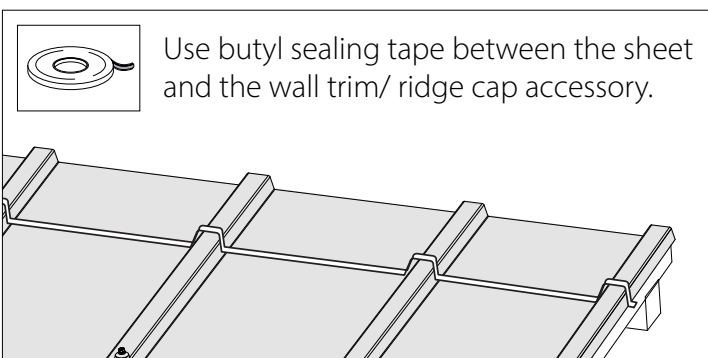

Self-Tapping Screw with 19 mm EPDM gasket for wood structure

Item no.
92015

Self-Drilling Screw with 19 mm EPDM gasket for metal structure

Item no.
92016

Self-Tapping Screw with 25 mm EPDM gasket for wood structure

Item no.
92490

Self-Drilling Screw with 25 mm EPDM gasket for metal structure

Item no.
9001883

Dual Action Screw for wood & metal structure for SUNTUF Beehive

Item no.
9023240

PALRAM H.Q.
Tel: +972 4 8459900
Fax: +972 4 8444012
palram@palram.com
www.palram.com