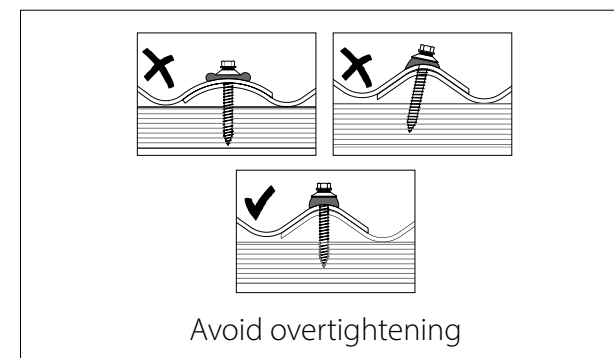

Self-Tapping Screw with 19 mm EPDM gasket for wood structure

Item no.
92015

Self-Drilling Screw with 19 mm EPDM gasket for metal structure

Item no.
92016

Self-Tapping Screw with 25 mm EPDM gasket for wood structure

Item no.
92490

Self-Drilling Screw with 25 mm EPDM gasket for metal structure

Item no.
9001883

Dual Action Screw for wood & metal structure for SUNTUF Beehive

Item no.
9023240

PALRAM H.Q.
Tel: +972 4 8459900
Fax: +972 4 8444012
palram@palram.com
www.palram.com