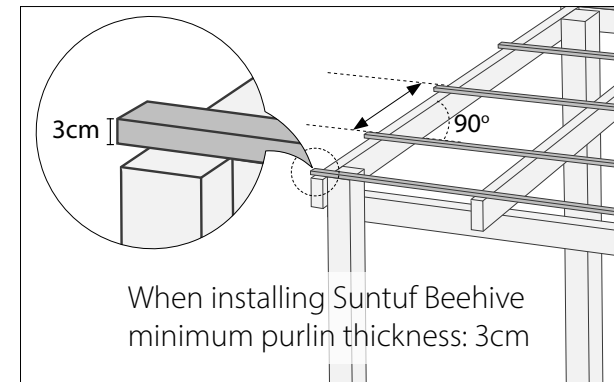

Self-Tapping Screw with 19 mm EPDM gasket for wood structure

Item no.
92015

Self-Drilling Screw with 19 mm EPDM gasket for metal structure

Item no.
92016

Self-Tapping Screw with 25 mm EPDM gasket for wood structure

Item no.
92490

Self-Drilling Screw with 25 mm EPDM gasket for metal structure

Item no.
9001883

Dual Action Screw for wood & metal structure for SUNTUF Beehive

Item no.
9023240

PALRAM H.Q.
Tel: +972 4 8459900
Fax: +972 4 8444012
palram@palram.com
www.palram.com