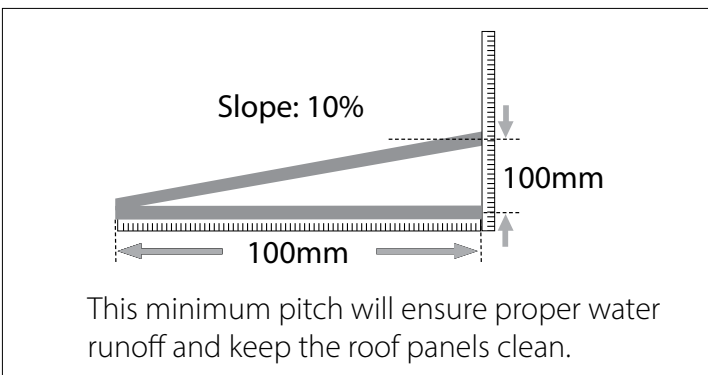

Fixing Accessories

QUICK TIPS

Foam Tape
25 X 2 mm, 20 m long

Item no.
9017341

Butyl Sealing Tape
5 X 3 mm, 12 m long

Item no.
96420

Silicone Sealant

Item no.
92042

Self-Tapping Screw with 19 mm EPDM gasket for wood structure

Item no.
92015

Self-Drilling Screw with 19 mm EPDM gasket for metal structure

Item no.
92016

Self-Tapping Screw with 25 mm EPDM gasket for wood structure

Item no.
92490

Self-Drilling Screw with 25 mm EPDM gasket for metal structure

Item no.
9001883

Dual Action Screw for wood & metal structure for SUNTUF Beehive

Item no.
9023240

PALRAM H.Q.
Tel: +972 4 8459900
Fax: +972 4 8444012
palram@palram.com
www.palram.com

PALRAM AMERICAS
Tel: 610 2859918
Fax: 610 2859928
palramamericas@palram.com
www.palram.com/us/

PALRAM EUROPE LTD.
Tel: +44 1302 380777
Fax: +44 1302 380788
sales.europe@palram.com

605891 - 8/2024