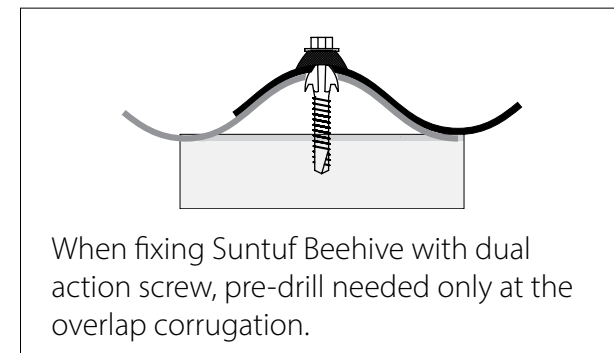

Self-Tapping Screw with 19 mm EPDM gasket for wood structure

Item no.
92015

Self-Drilling Screw with 19 mm EPDM gasket for metal structure

Item no.
92016

Self-Tapping Screw with 25 mm EPDM gasket for wood structure

Item no.
92490

Self-Drilling Screw with 25 mm EPDM gasket for metal structure

Item no.
9001883

Dual Action Screw for wood & metal structure for SUNTUF Beehive

Item no.
9023240

PALRAM H.Q.
Tel: +972 4 8459900
Fax: +972 4 8444012
palram@palram.com
www.palram.com