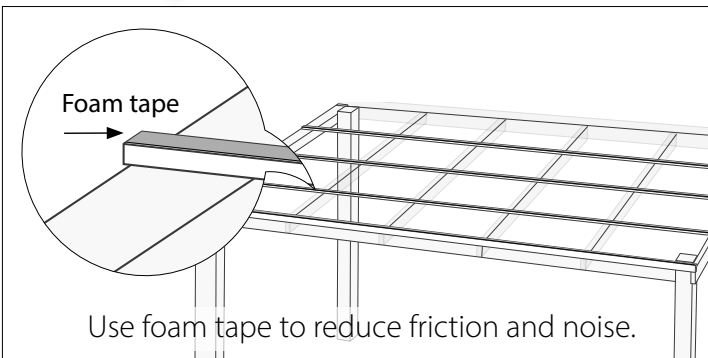

Item no.
92490

Self-Drilling Screw with 25 mm EPDM gasket for metal structure

Item no.
9001883

Dual Action Screw for wood & metal structure for SUNTUF Beehive

Item no.
9023240

PALRAM H.Q.
Tel: +972 4 8459900
Fax: +972 4 8444012
palram@palram.com
www.palram.com