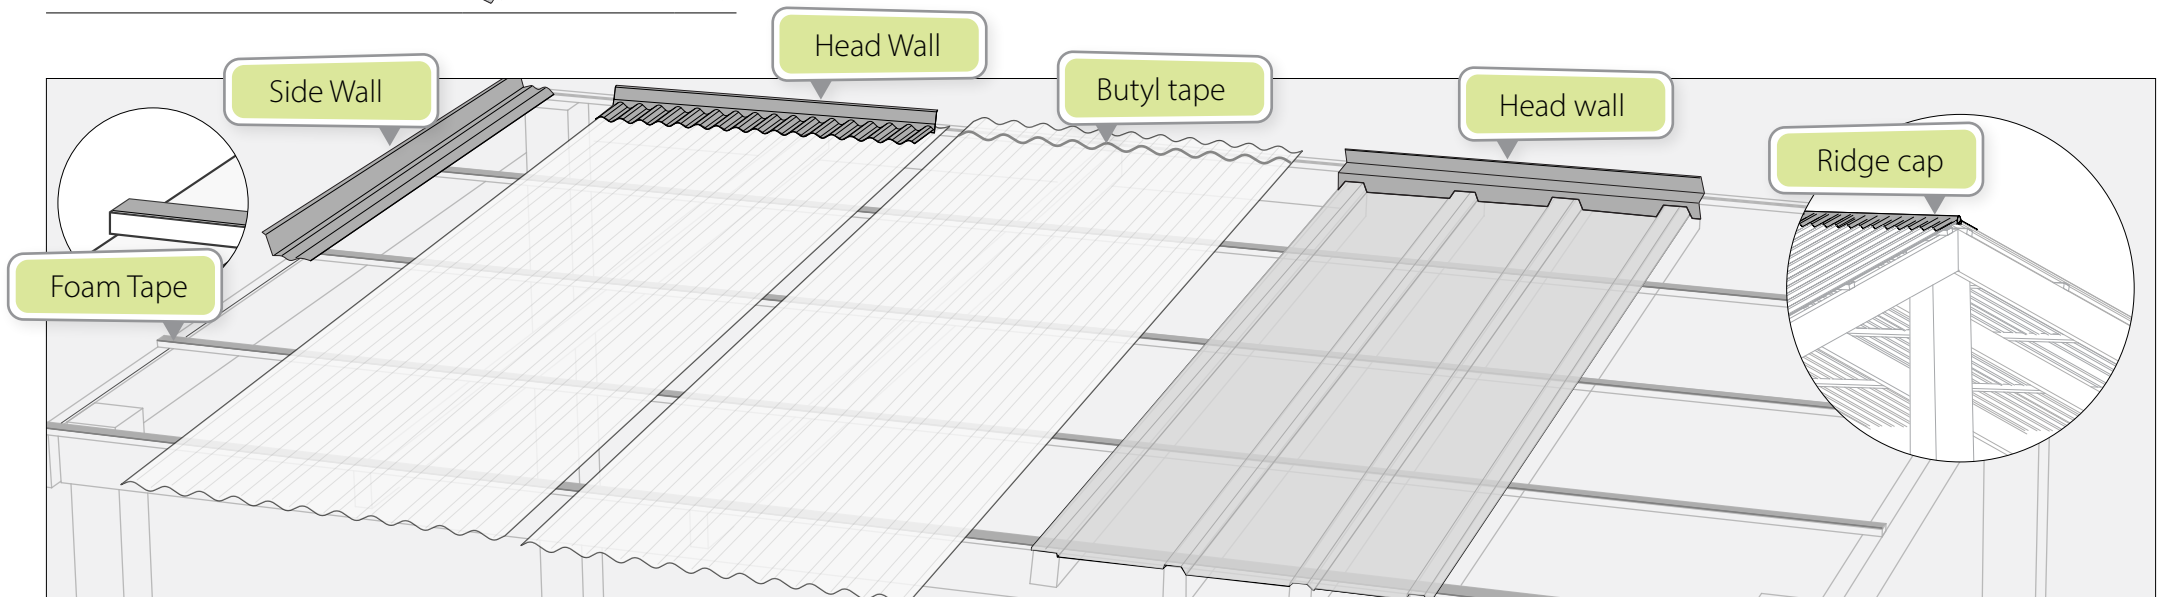

Metal Flashing | EZ Glaze™

Head Wall (50 LP) 2000 x 125 x 25 mm		Item no. 9025328
Head Wall (60) 2000 x 125 x 40 mm		Item no. 9021220

PVC Flashing | PALRUF®

Head Wall Greca/Trapeze 1216 X 150 X 50 mm		Item no. 704584
Ridge Cap Greca/Trapeze 1216 X 150 X 150 mm		Item no. 704623

Closure Strips

Foamed Polyethylene Greca / Trapeze 988mm		Item no. 92011
Foamed Polyethylene Iron / Sinus 988mm		Item no. 92009
Plastic Closure Greca / Trapeze 615mm		Item no. 92770
Plastic Closure Iron / Sinus 615mm		Item no. 92771
Universal Vertical Plastic closure 615mm		Item no. 92772